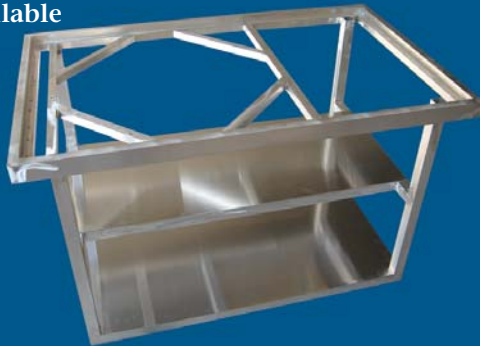

CUSTOM CERAMIC GRILL CARTS

Custom ceramic grill carts by Patio Cuisine Elements may be made to fit any ceramic grill manufacturer's specifications. These handsome grill carts provide plenty of space for grilling accessories and storage below.

Top surfaces may be finished with a durable outdoor composite wood or granite for a more luxurious look. All grill carts include four swivel -locking casters for easy movement and stability. A knock-down frame version also is available for easy shipping. Contact American Gas Log for further information regarding custom sizes and options.

PCE grill carts are constructed of fully welded, powder-coated aluminum tubing. The top surface (shown above) is finished with a composite wood top that requires little maintenance and resists the effects of variable weather conditions.